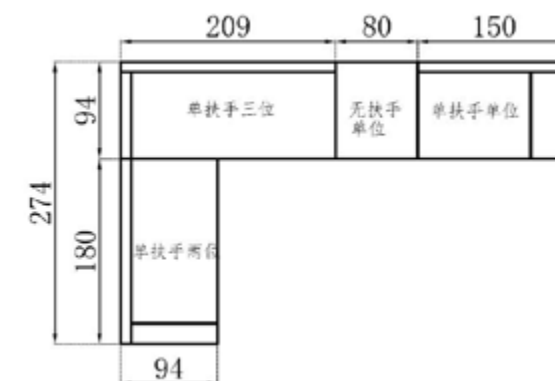

MODEL | **K108#**
 单扶手三位: L2000×W970×H820mm
 异形: L1500×W970×H820mm

型号: K108
 坐深: 61
 坐高: 38
 单位: cm

LIANPO
 STRATEGY AGENCY
 脸谱机构

8921

Romantic and rational intertwined, inclusive, free from vulgarity, pay attention to the principle of taste, showing noble and leisurely demeanor.

MODEL | 8921#
 单位: L1500×W940×H2740mm
 二位: L1800×W940×H2740mm

三位: L2090×W940×H2740mm

型号: 8921
 总高: 274
 单位: cm

K115

The perfect combination of vogue elements and delicate essence displays the uncommon and artistic sense.