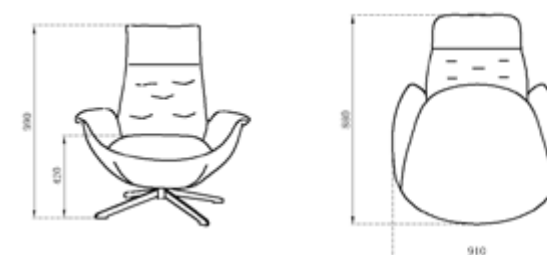

MODEL | DY-907(A款)#
L815 × W850 × H950mm

6030

To take the lead with innovative inspiration and wisdom; firm and elegant appearances hide limitless intelligence

Product Size 产品尺寸 (休闲椅)

型号: 6030
坐深: 76
坐高: 43
单位: cm

Product Size 产品尺寸 (休闲椅)

型号: B-1
坐深: 88
坐高: 42
单位: cm

MODEL | B-1# 休闲椅
L810 × W880 × H1040mm

Product Size 产品尺寸 (休闲椅)

型号: DY-909
坐深: 88
坐高: 42
单位: cm

MODEL | DY-909#
L910 × W880 × H990mm

DY-902

Elegance and fashion coexist harmoniously, and exquisiteness and luxury are displayed freely.

Product Size 产品尺寸 (休闲椅)

型号: DY-902
坐深: 82
坐高: 42
单位: cm

MODEL | **DY-902#**
L820 × W820 × H770mm

K80B

The modelling design is noble and elegant, with imported high-quality materials supplemented by exquisite craftsmanship.

Product Size 产品尺寸 (休闲椅)

型号: K80B
坐深: 97
坐高: 43
单位: cm

MODEL | **K80B#**
L960 × W970 × H740mm

DY-904

Adding ingenious design of the opposite sex adds a lot of fun even to the stylized administrative office.