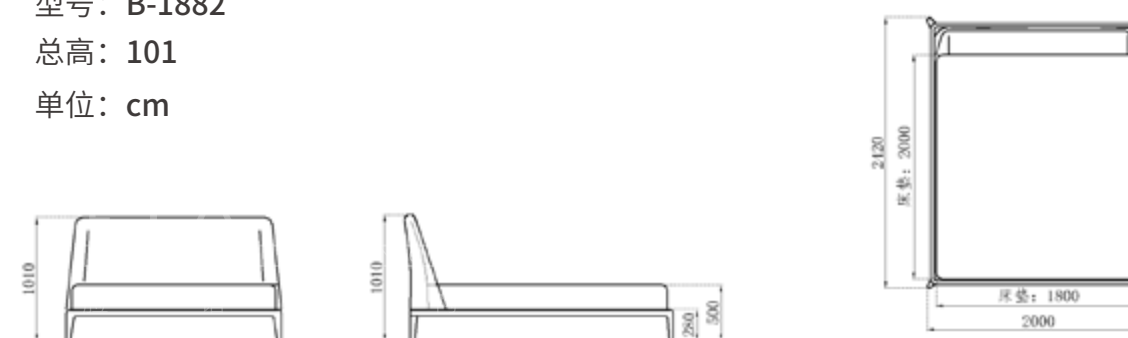

DY-907 (B款)

Elegant and poised, graceful and noble; leather material and adjustable design, unique armrests, loved by successful people.

Product Size 产品尺寸 (休闲椅)

型号: DY-907(B款)
坐深: 85
坐高: 42
单位: cm

MODEL | DY-907(B款)#
L815 × W850 × H830mm

型号: B-1872
 总高: 101
 单位: cm

B-1872

Thousands of processes, finest craftsmanship are contributing to your nobility and splendor!

MODEL | B-1872#
 L2420 × W2000 × H1010mm

LIANPO STRATEGY AGENCY
 脸谱机构

产品尺寸 (床)

型号: B-1882
 总高: 101
 单位: cm

LIANPO
 STRATEGY AGENCY
 脸谱机构

B-1882

Each carving and engraving, each single detail condenses the outstanding ingenuity.

MODEL | B-1882#
 L2320 × W2130 × H970mm

LIANPO
 STRATEGY AGENCY
 脸谱机构

产品尺寸 (床)

型号: B1887
 总高: 105
 单位: cm

LIANPO
 STRATEGY AGENCY
 脸谱机构

B1887

Experienced all the things in the world, just charmed by your elegance and gorgeousness.

MODEL | B1887#
 L2240 × W1940 × H1050mm

脸谱机构

产品尺寸 (床)