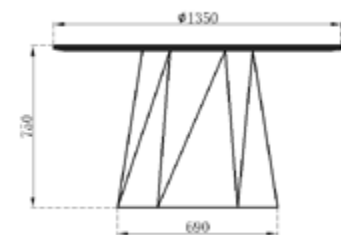

脸谱机构

产品尺寸 (床)

型号: B-1875B
 总高: 95
 单位: cm

B-1875B

Expensiveness does not mean upstart, luxury does not represent complication. Really superior household products can reveal a different style at any time.

MODEL | B-1875B#
 L2350 × W2040 × H950mm

DINING TABLE

餐廳篇
SOFA CHAPTER

一卷书，一个休闲的午后

A BOOK, A LEISURE
AFTERNOON

产品尺寸 (餐桌)

LE06

Accomplished at a stretch, the table and chair create a unique view in the room. The ingenious design is best praised by young people.

MODEL | LE06#
L1350 × W1350 × H750mm

型号: LE06
总高: 75
单位: cm

LIANPO
STRATEGY AGENCY
脸谱机构

产品尺寸 (餐桌)

F12

The contrast of table and chair is bright, vivid and smooth. The simple and fluent overall shape supports mutually with delicate detailed decorations