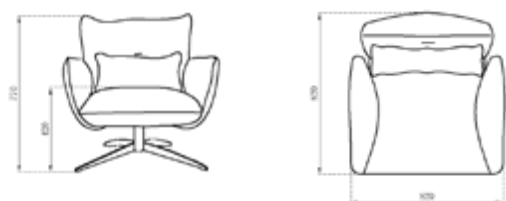

MODEL | DY-907(A款)#
L815 × W850 × H950mm

6030

To take the lead with innovative inspiration and wisdom; firm and elegant appearances hide limitless intelligence

Product Size 产品尺寸 (休闲椅)

型号: 6030
坐深: 76
坐高: 43
单位: cm

Product Size 产品尺寸 (休闲椅)

型号: B-1
坐深: 88
坐高: 42
单位: cm

MODEL | B-1# 休闲椅
L810 × W880 × H1040mm

Product Size 产品尺寸 (休闲椅)

型号: DY-909
坐深: 88
坐高: 42
单位: cm

MODEL | DY-909#
L910 × W880 × H990mm

DY-902

Elegance and fashion coexist harmoniously, and exquisiteness and luxury are displayed freely.

Product Size 产品尺寸 (休闲椅)

型号: DY-902
坐深: 82
坐高: 42
单位: cm

MODEL | **DY-902#**
L820 × W820 × H770mm

K80B

The modelling design is noble and elegant, with imported high-quality materials supplemented by exquisite craftsmanship.

Product Size 产品尺寸 (休闲椅)

型号: K80B
坐深: 97
坐高: 43
单位: cm

MODEL | **K80B#**
L960 × W970 × H740mm

DY-904

Adding ingenious design of the opposite sex adds a lot of fun even to the stylized administrative office.