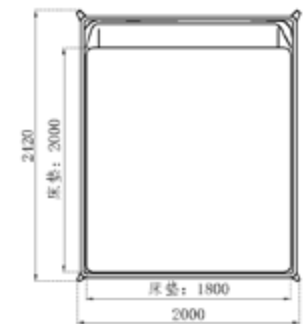

DY-907 (B款)

Elegant and poised, graceful and noble; leather material and adjustable design, unique armrests, loved by successful people.

Product Size 产品尺寸 (休闲椅)

型号: DY-907(B款)
坐深: 85
坐高: 42
单位: cm

MODEL | DY-907(B款)#
L815 × W850 × H830mm

BEDROOM

LIANPO
STRATEGY AGENCY
卧室篇
SOFA CHAPTER

一卷书，一个休闲的午后

A BOOK, A LEISURE
AFTERNOON

LIANPO
STRATEGY AGENCY
脸谱机构

LIANPO
STRATEGY AGENCY
脸谱机构

LIANPO
STRATEGY AGENCY
脸谱机构

Product Size 产品尺寸 (床)

型号: B-1872
 总高: 101
 单位: cm

B-1872

Thousands of processes, finest craftsmanship are contributing to your nobility and splendor!

MODEL | B-1872#
 L2420 × W2000 × H1010mm

LIANPO STRATEGY AGENCY
 脸谱机构

产品尺寸 (床)

型号: B-1882
 总高: 101
 单位: cm

LIANPO
 STRATEGY AGENCY
 脸谱机构

B-1882

Each carving and engraving, each single detail condenses the outstanding ingenuity.

MODEL | B-1882#
 L2320 × W2130 × H970mm

LIANPO
 STRATEGY AGENCY
 脸谱机构