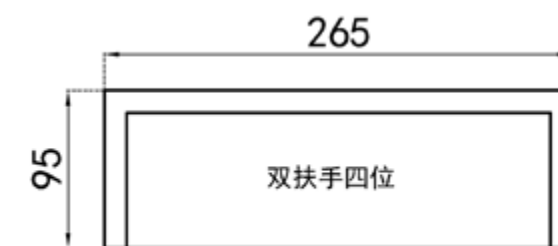

MODEL | K88#

双扶手单位: L1150 × W950 × H730mm

双扶手二位: L1850 × W950 × H730mm

双扶手三位: L2250 × W950 × H730mm

双扶手四位: L2650 × W950 × H730mm

型号: K88
总高: 73
单位: cm

K108

Romantic and rational intertwined, inclusive, free from vulgarity, pay attention to the principle of taste, showing noble and leisurely demeanor.

MODEL | **K108#**
 单扶手三位: L2000×W970×H820mm
 异形: L1500×W970×H820mm

型号: K108
 坐深: 61
 坐高: 38
 单位: cm

LIANPO
 STRATEGY AGENCY
 脸谱机构

8921

Romantic and rational intertwined, inclusive, free from vulgarity, pay attention to the principle of taste, showing noble and leisurely demeanor.