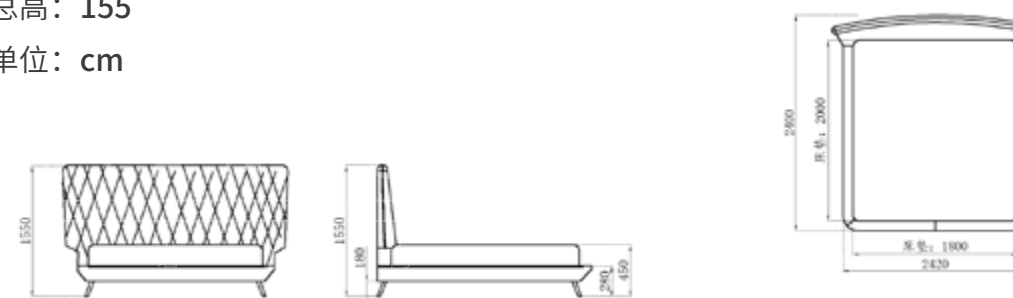

MODEL | B-1885#
 L2250 × W2050 × H940mm

LIANPO
 STRATEGY AGENCY
 脸谱机构

产品尺寸 (床)

型号: B-1886
 总高: 110
 单位: cm

B-1886

The formation stimulates your vision with inspiration. The carefree cutting and combination are repeatedly structured.

MODEL | B-1886#
 L2270 × W1860 × H1120mm

脸谱机构

产品尺寸 (床)

型号: B-1816
 总高: 100
 单位: cm

B-1816

We love simplicity,
 we love concise
 furniture. Since the
 simplicity on form,
 so it can carry more
 life and artistic
 connotation.

MODEL | B-1816#
 L2500 × W2150 × H1000mm

脸谱机构

产品尺寸 (床)

B-1883

Yinxing modern tea table is a kind of high quality furniture filled with inspiration and modern sense.

MODEL | B-1883#
L2400 × W2420 × H1550mm

型号: B-1883
总高: 155
单位: cm

LIANPO
STRATEGY AGENCY
脸谱机构

LIANPO
STRATEGY AGENCY
脸谱机构

产品尺寸 (床)

型号: B-1871
 总高: 117
 单位: cm

B-1871

The design of high quality furniture full of inspiration and modern sense follow closely with world trend. It inherits Italian simplicism of modern fashion.