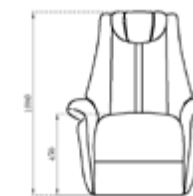

Product Size 产品尺寸 (休闲椅)

型号: 蜗牛椅 + 脚踏
坐深: 115
坐高: 37
单位: cm

MODEL | 蜗牛椅+脚踏#
L920 × W980 × H1150mm

YX236

Inspired by nature, smooth and beautiful, imported high-quality materials, pure, simple, soft and flexible.

Product Size 产品尺寸 (休闲椅)

型号: YX236
 坐深: 170/78
 坐高: 45
 单位: cm

MODEL | YX236# 牛皮电动椅
 L520 × W1700/780 × H1080mm

LIANPO STRATEGY AGENCY
脸谱机构

SF-002

The careful scrutiny on the scale gives an extraordinary visual experience to the normal space.

Product Size 产品尺寸 (休闲椅)

型号: SF-002
坐深: 76
坐高: 20
单位: cm

MODEL | SF-002单椅#
L700 × W760 × H650mm

AC003

The leisure chair respects fluent lines, plump shapes and elegant colors.

Product Size 产品尺寸 (休闲椅)

型号: AC003
坐深: 88
坐高: 20
单位: cm