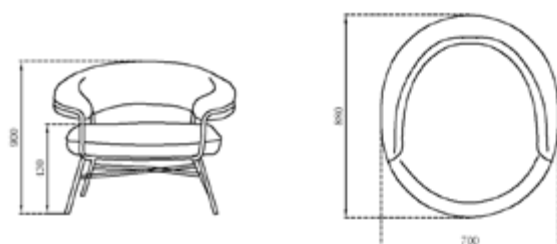

Product Size 产品尺寸 (休闲椅)

型号: DY-904
 坐深: 70
 坐高: 42
 单位: cm

MODEL | **DY-904**单椅#
 L500 × W700 × H680mm

A02

Every detail has been properly taken care of. In fact, isn't the nobleness made up of many details.

型号: K108
坐深: 98
坐高: 40
单位: cm

MODEL | K108单椅#
L950 × W980 × H830mm

DY-905

Carrying trendy high-quality design genes, light, diversified, fashionable, and inheriting superior craftsmanship.

Product Size 产品尺寸 (休闲椅)

型号: DY-905
坐深: 80
坐高: 43
单位: cm

MODEL | DY-905#
L850 × W800 × H720mm

B25

The ultimate product is always in the unthinkable, unexpectedly and inevitable, making it impossible to resist the temptation.

Product Size 产品尺寸 (休闲椅)

型号: B25
坐深: 88
坐高: 43
单位: cm

MODEL | B25单椅#
L700 × W880 × H900mm

AC016

It is carefully made for you with taste, and it contrasts with the noble life.

Product Size 产品尺寸 (休闲椅)

型号: AC016
坐深: 76
坐高: 42
单位: cm

MODEL | AC016单椅#
L700 × W760 × H750mm