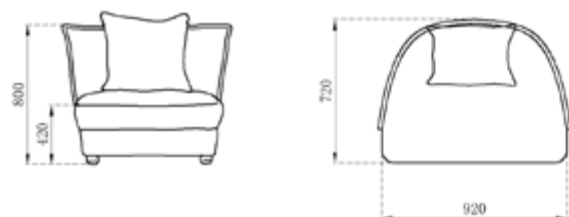

型号: K108
坐深: 98
坐高: 40
单位: cm

MODEL | K108单椅#
L950 × W980 × H830mm

DY-905

Carrying trendy high-quality design genes, light, diversified, fashionable, and inheriting superior craftsmanship.

Product Size 产品尺寸 (休闲椅)

型号: DY-905
坐深: 80
坐高: 43
单位: cm

MODEL | DY-905#
L850 × W800 × H720mm

B25

The ultimate product is always in the unthinkable, unexpectedly and inevitable, making it impossible to resist the temptation.

Product Size 产品尺寸 (休闲椅)

型号: B25
坐深: 88
坐高: 43
单位: cm

MODEL | B25单椅#
L700 × W880 × H900mm

AC016

It is carefully made for you with taste, and it contrasts with the noble life.

Product Size 产品尺寸 (休闲椅)

型号: AC016
坐深: 76
坐高: 42
单位: cm

MODEL | AC016单椅#
L700 × W760 × H750mm

SF-047

The unique seat curve helps to retract the sitting posture, so that the disc bones can be protected and supported optimally.

Product Size 产品尺寸 (休闲椅)

型号: SF-047
坐深: 72
坐高: 42
单位: cm

MODEL | SF-047单椅#
L920 × W720 × H800mm