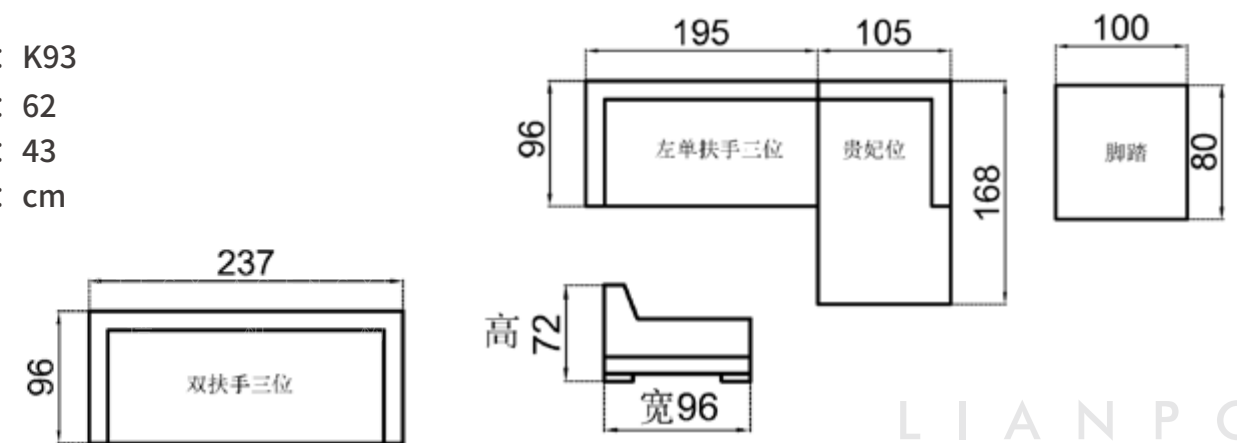

LIANPO STRATEGY AGENCY
脸谱机构

e 产品尺寸 (沙发)

1807

It contain exquisite in being simple free and easy, place that chisel and carve lose brief.

MODEL | 1807#
 二位: L1830× W1030× H630mm
 三位: L1830× W1030× H630mm

型号: 1807
 总高: 70
 单位: cm

Product Size 产品尺寸 (沙发)

型号: K93B
 总高: 96
 单位: cm

K93B

To create comfortable working environment and to lead to inspiration for life.

MODEL | K93B#

双扶手单位: L1080 × W960 × H700mm
 双扶手二位: L1680 × W960 × H700mm

双扶手三位: L2280 × W960 × H700mm
 双扶手四位: L2580 × W960 × H700mm

Product Size 产品尺寸 (沙发)

型号: K93
 坐深: 62
 坐高: 43
 单位: cm

K93

The other type is graceful and beautiful, the style is out of the common, make you praise with keen determination.

MODEL | K93#
 双扶手三位: L2370 × W960 × H720mm

双扶手二位: L1830 × W1070 × H900mm

双扶手三位: L2200 × W1070 × H900mm

脚踏: L970 × W790 × H400mm

LIANPO STRATEGY AGENCY
 脸谱机构

Product Size 产品尺寸 (沙发)

型号: K1805
 总高: 75
 单位: cm

1805

Pure nature and pure fashion, free and unrestrained. Click here to enter in to true life.