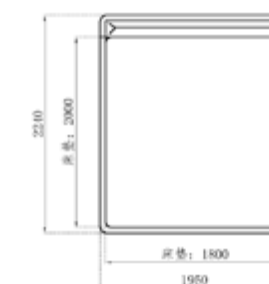

MODEL | B-1885#
 L2250 × W2050 × H940mm

LIANPO
 STRATEGY AGENCY
 脸谱机构

产品尺寸 (床)

型号: B-1886
 总高: 110
 单位: cm

B-1886

The formation stimulates your vision with inspiration. The carefree cutting and combination are repeatedly structured.

MODEL | B-1816#
 L2500 × W2150 × H1000mm

脸谱机构

产品尺寸 (床)

B-1883

Yinxing modern tea table is a kind of high quality furniture filled with inspiration and modern sense.

MODEL | B-1883#
L2400 × W2420 × H1550mm

型号: B-1883
总高: 155
单位: cm

LIANPO
STRATEGY AGENCY
脸谱机构

LIANPO
STRATEGY AGENCY
脸谱机构

产品尺寸 (床)

型号: B-1871
 总高: 117
 单位: cm

B-1871

The design of high quality furniture full of inspiration and modern sense follow closely with world trend. It inherits Italian simplicism of modern fashion.

MODEL | B-1871#
 L2240 × W1950 × H1170mm

脸 谱 机 构

产品尺寸 (床)

型号: B-1837
 总高: 155
 单位: cm

B-1837

Fashion product of elegance is produced by bold, creative and environment friendly material with simple style.

MODEL | B-1837#
 L2430 × W2050 × H900mm