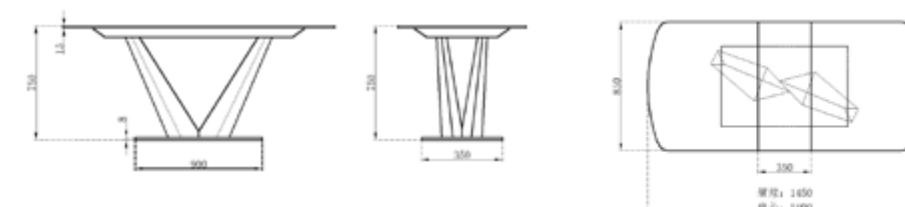

MODEL | F05#
L1600 × W800mm

型号: F05
总高: 73
单位: cm

脸谱机构

产品尺寸 (餐桌)

F23

The pairs of cups and chairs are to show the privities between him and me. The hot breath rises above the coffee cup is the extension of life fun.

MODEL | F23#
L1600 × W900 × H780mm

型号: F23
总高: 78
单位: cm

脸谱机构

产品尺寸 (餐桌)

DT034

The natural and pure dining table can draw your sight to it, and let you stop eating and taste it. Cuisines and the world outside cuisines are both intoxicating world.

MODEL | DT034#
L1800(1450) × W850 × H750mm

型号: DT034
总高: 75
单位: cm

LIANPO
STRATEGY AGENCY
脸谱机构

MODEL | 1802#

MODEL | 1802#

MODEL | 1802#

MODEL | K65B-B#

MODEL | K80B#