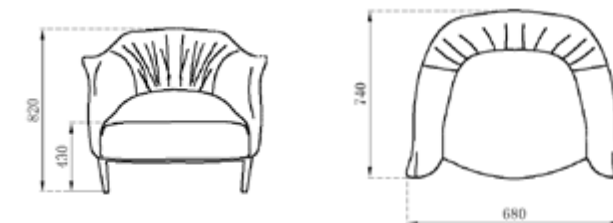

Product Size 产品尺寸 (休闲椅)

型号: DY-902
坐深: 82
坐高: 42
单位: cm

MODEL | **DY-902#**
L820 × W820 × H770mm

K80B

The modelling design is noble and elegant, with imported high-quality materials supplemented by exquisite craftsmanship.

Product Size 产品尺寸 (休闲椅)

型号: K80B
坐深: 97
坐高: 43
单位: cm

MODEL | **K80B#**
L960 × W970 × H740mm

DY-904

Adding ingenious design of the opposite sex adds a lot of fun even to the stylized administrative office.

Product Size 产品尺寸 (休闲椅)

型号: DY-904
 坐深: 70
 坐高: 42
 单位: cm

MODEL | **DY-904**单椅#
 L500 × W700 × H680mm

A02

Every detail has been properly taken care of. In fact, isn't the nobleness made up of many details.

Product Size 产品尺寸 (休闲椅)

型号: A02
 坐深: 74
 坐高: 43
 单位: cm

MODEL | **A02**单椅#
 L680 × W740 × H820mm

K108

Concise design style combining new ergonomic research results with post-modern aesthetics.

Product Size 产品尺寸 (休闲椅)