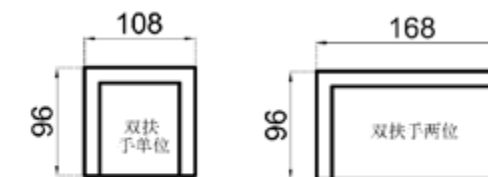

K127

The elegant shape and bold vigorous jointly create an elegant and graceful romance.

MODEL | K127#

双扶手单位: L1300×W980×H710mm

双扶手三位: L2300×W980×H710mm

双扶手二位: L1700×W980×H710mm

双扶手四位: L2900×W980×H710mm

型号: K127
总高: 71
单位: cm

LIANPO STRATEGY AGENCY
脸谱机构

e 产品尺寸 (沙发)

1807

It contain exquisite in being simple free and easy, place that chisel and carve lose brief.

MODEL | 1807#
 二位: L1830× W1030× H630mm
 三位: L1830× W1030× H630mm

型号: 1807
 总高: 70
 单位: cm

Product Size 产品尺寸 (沙发)

型号: K93B
 总高: 96
 单位: cm

K93B

To create comfortable working environment and to lead to inspiration for life.

MODEL | K93B#

双扶手单位: L1080 × W960 × H700mm
 双扶手二位: L1680 × W960 × H700mm

双扶手三位: L2280 × W960 × H700mm
 双扶手四位: L2580 × W960 × H700mm

Product Size 产品尺寸 (沙发)

型号: K93
 坐深: 62
 坐高: 43
 单位: cm

K93

The other type is graceful and beautiful, the style is out of the common, make you praise with keen determination.

MODEL | K93#
 双扶手三位: L2370 × W960 × H720mm