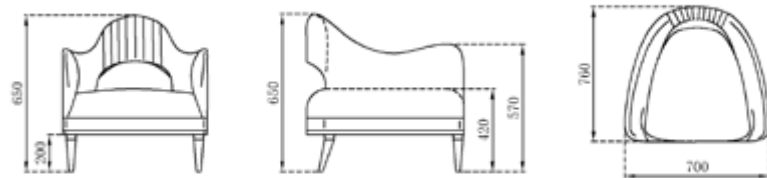

Product Size 产品尺寸 (休闲椅)

型号: 蜗牛椅 + 脚踏
坐深: 115
坐高: 37
单位: cm

MODEL | 蜗牛椅+脚踏#
L920 × W980 × H1150mm

YX236

Inspired by nature, smooth and beautiful, imported high-quality materials, pure, simple, soft and flexible.

Product Size 产品尺寸 (休闲椅)

型号: YX236
 坐深: 170/78
 坐高: 45
 单位: cm

MODEL | YX236# 牛皮电动椅
 L520 × W1700/780 × H1080mm

LIANPO STRATEGY AGENCY
脸谱机构

SF-002

The careful scrutiny on the scale gives an extraordinary visual experience to the normal space.

Product Size 产品尺寸 (休闲椅)

型号: SF-002
坐深: 76
坐高: 20
单位: cm

MODEL | SF-002单椅#
L700 × W760 × H650mm

AC003

The leisure chair respects fluent lines, plump shapes and elegant colors.

Product Size 产品尺寸 (休闲椅)

型号: AC003
坐深: 88
坐高: 20
单位: cm

MODEL | AC003单椅#
L700 × W880 × H900mm

DY-907

Made of high-grade fabrics and high-quality leather, elegant design and modern craftsmanship are perfectly combined.

Product Size 产品尺寸 (休闲椅)

型号: DY-907
坐深: 85
坐高: 43
单位: cm