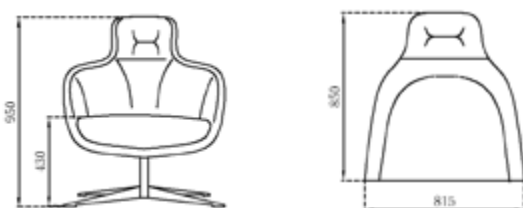

Product Size 产品尺寸 (休闲椅)

型号: YX236
 坐深: 170/78
 坐高: 45
 单位: cm

MODEL | YX236# 牛皮电动椅
 L520 × W1700/780 × H1080mm

LIANPO STRATEGY AGENCY
脸谱机构

SF-002

The careful scrutiny on the scale gives an extraordinary visual experience to the normal space.

Product Size 产品尺寸 (休闲椅)

型号: SF-002
坐深: 76
坐高: 20
单位: cm

MODEL | SF-002单椅#
L700 × W760 × H650mm

AC003

The leisure chair respects fluent lines, plump shapes and elegant colors.

Product Size 产品尺寸 (休闲椅)

型号: AC003
坐深: 88
坐高: 20
单位: cm

MODEL | AC003单椅#
L700 × W880 × H900mm

DY-907

Made of high-grade fabrics and high-quality leather, elegant design and modern craftsmanship are perfectly combined.

Product Size 产品尺寸 (休闲椅)

型号: DY-907
坐深: 85
坐高: 43
单位: cm

MODEL | DY-907(A款)#
L815 × W850 × H950mm

6030

To take the lead with innovative inspiration and wisdom; firm and elegant appearances hide limitless intelligence

Product Size 产品尺寸 (休闲椅)

型号: 6030
坐深: 76
坐高: 43
单位: cm