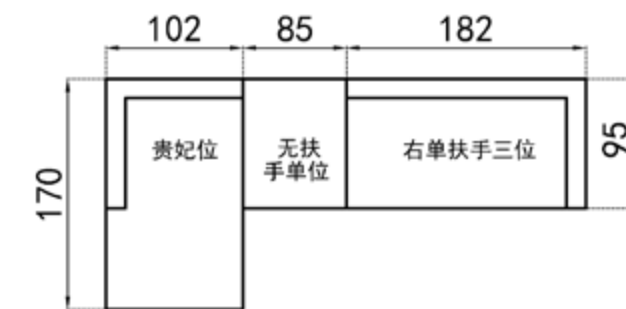

K115

The perfect combination of vogue elements and delicate essence displays the uncommon and artistic sense.

MODEL | **K115#**
单扶手三位: L1820 × W950 × H700mm   脚踏: L850 × W950 × H400mm
贵妃: L1700 × W1020 × H700mm

型号: K115
总高: 70
单位: cm