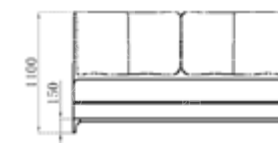

LIANPO
STRATEGY AGENCY
脸谱机构

B-1888

Possess fashionable and extremely strong expressive power, completely create simplicity, spirited space, demonstrates people's pursuance for life.