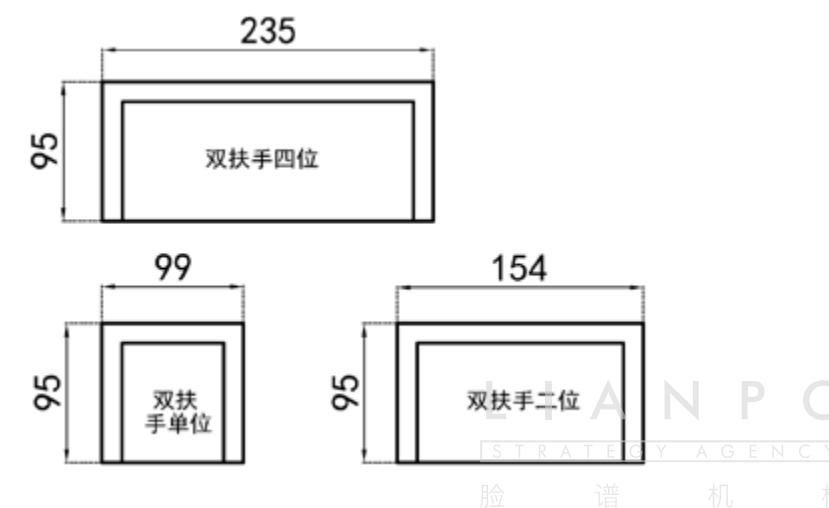

双扶手二位: L1830 × W1070 × H900mm

双扶手三位: L2200 × W1070 × H900mm

脚踏: L970 × W790 × H400mm

LIANPO STRATEGY AGENCY
 脸谱机构

Product Size 产品尺寸 (沙发)

型号: K1805
 总高: 75
 单位: cm

1805

Pure nature and pure fashion, free and unrestrained. Click here to enter in to true life.

MODEL | 1805#

单位: L1300×W980×H710mm
 二位: L1700×W980×H710mm

三位: L2300×W980×H710mm
 四位: L2900×W980×H710mm

Product Size 产品尺寸 (沙发)

型号: K116
 总高: 79
 单位: cm

K116

Color, comes with expression of fashion, Pursuing the unification of fashion and perfection, tasting the sweet of life .