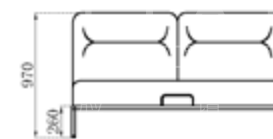

型号: B-1835
总高: 97
单位: cm