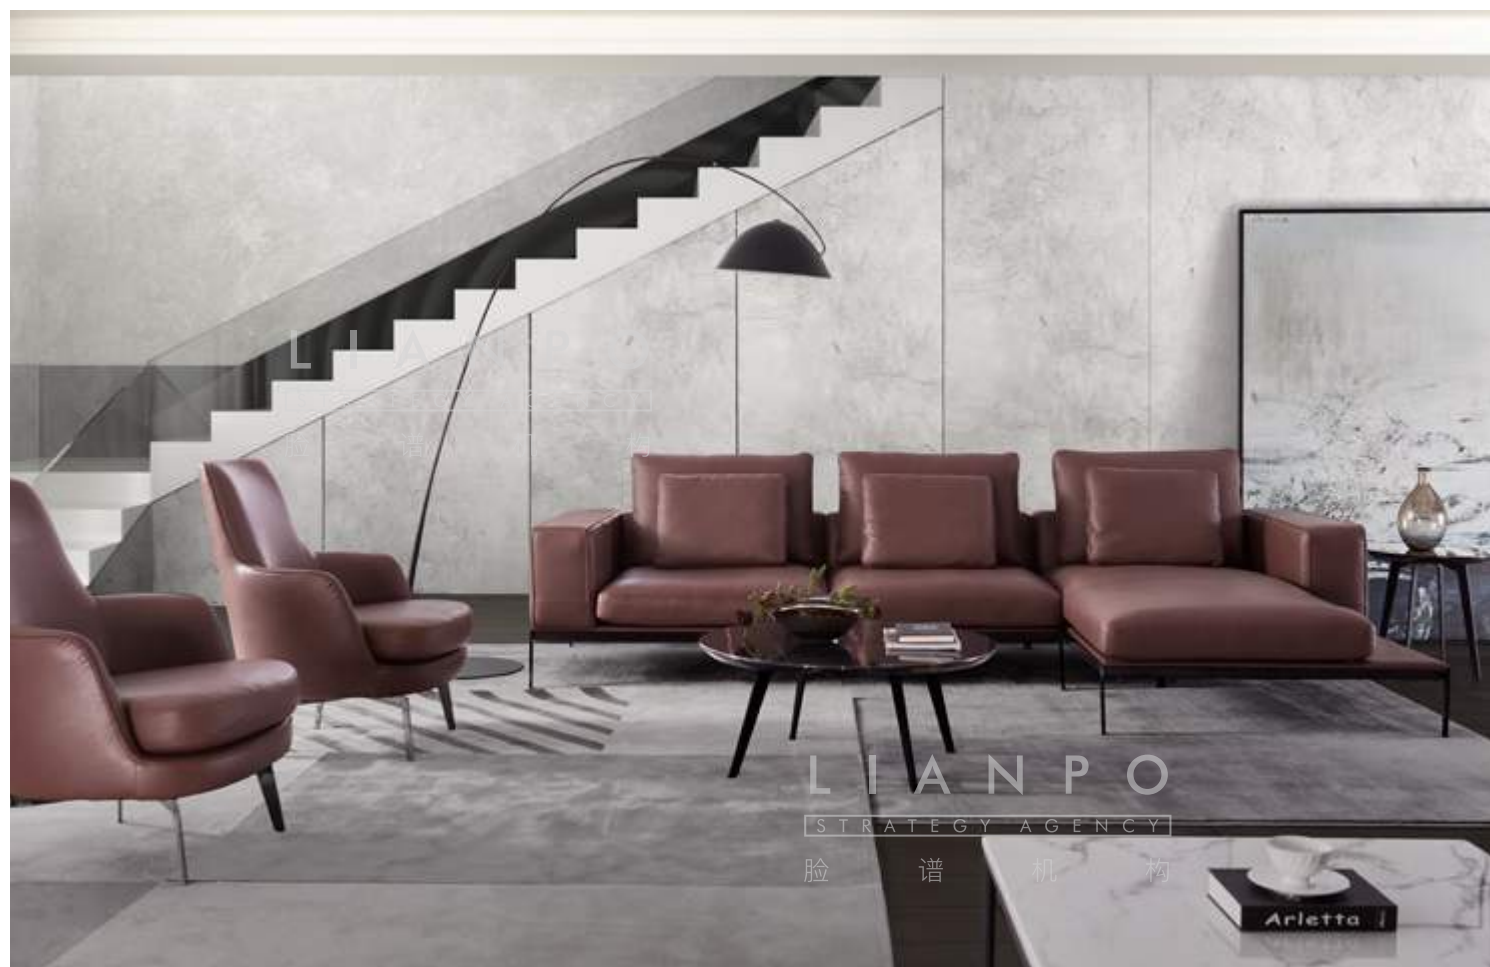

型号: K65B-A
总高: 66
单位: cm

K65B-A

We can remember all the happy snippet in the elegant space, which can let us taste them slowly in the leisure times.

MODEL | K65B-A#

无扶手单: L780×W1070×H660mm

单扶手三位: L1840×W1070×H660mm

贵妃: L1840×W1030×H660mm