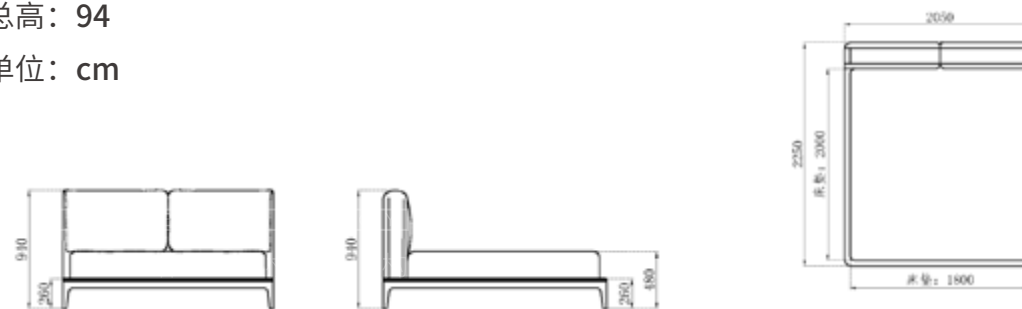

产品尺寸 (床)

型号: B-1835
 总高: 97
 单位: cm

B-1835

Enriched, plump, graceful and simple visual effect, together with time and energy saving, convenient and orderly practical functions, produces the lingering appeal.

MODEL | B-1835#
 L2220 × W1850 × H970mm

脸 谱 机 构

产品尺寸 (床)

型号: B-1885
 总高: 94
 单位: cm

LIANPO
 STRATEGY AGENCY
 脸谱机构

B-1885

Expensiveness does not mean upstart, luxury does not represent complication. Really superior household products can reveal a different style at any time.

MODEL | B-1885#
 L2250 × W2050 × H940mm

LIANPO
 STRATEGY AGENCY
 脸谱机构

产品尺寸 (床)

型号: B-1886
 总高: 110
 单位: cm

B-1886

The formation stimulates your vision with inspiration. The carefree cutting and combination are repeatedly structured.