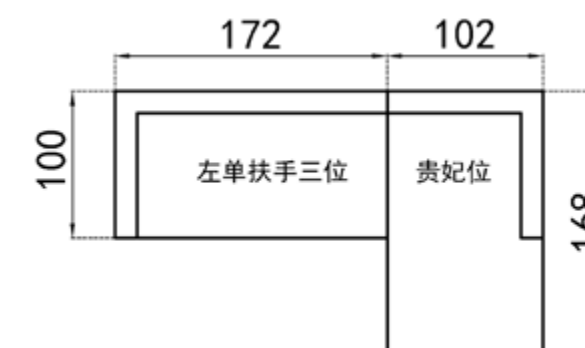

双扶手二位: L1830 × W1070 × H900mm

双扶手三位: L2200 × W1070 × H900mm

脚踏: L970 × W790 × H400mm

LIANPO STRATEGY AGENCY
 脸谱机构

Product Size 产品尺寸 (沙发)

型号: K1805
 总高: 75
 单位: cm

1805

Pure nature and pure fashion, free and unrestrained. Click here to enter in to true life.

MODEL | K116#
 单位三扶手: L2030 × W1000 × H790mm
 贵妃: L1740 × W1120 × H790mm

脸谱机构

Product Size 产品尺寸 (沙发)

型号: K51
 总高: 69
 单位: cm

K51

The collision of different materials and unique design bring artistic charm.

MODEL | K51#

无扶手单: L900× W940× H690mm

贵妃: L1840× W940× H690mm

三位: L2140× W940× H690mm

Product Size 产品尺寸 (沙发)

型号: K109
 总高: 78
 单位: cm

K109

Elegant, unique,
 simple and practical.
 The designers hope
 to decorate your
 peaceful space with
 a kind of perfect poetic
 thought.

MODEL | K109#

双扶手单位: L885 × W1020 × H780mm

单扶手三位: L1720 × W1000 × H780mm

贵妃: L1680 × W1020 × H780mm

脸谱机构

LIANPO
 STRATEGY AGENCY
 脸谱机构

Product Size 产品尺寸 (沙发)

型号: K50
 总高: 75
 单位: cm