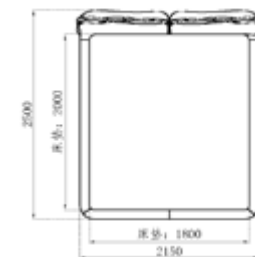

MODEL | B-1835#
 L2220 × W1850 × H970mm

脸 谱 机 构

产品尺寸 (床)

型号: B-1885
 总高: 94
 单位: cm

LIANPO
 STRATEGY AGENCY
 脸谱机构

B-1885

Expensiveness does not mean upstart, luxury does not represent complication. Really superior household products can reveal a different style at any time.

MODEL | B-1885#
 L2250 × W2050 × H940mm

LIANPO
 STRATEGY AGENCY
 脸谱机构

产品尺寸 (床)

型号: B-1886
 总高: 110
 单位: cm

B-1886

The formation stimulates your vision with inspiration. The carefree cutting and combination are repeatedly structured.

MODEL | B-1886#
 L2270 × W1860 × H1120mm

脸谱机构

产品尺寸 (床)

型号: B-1816
 总高: 100
 单位: cm

B-1816

We love simplicity,
 we love concise
 furniture. Since the
 simplicity on form,
 so it can carry more
 life and artistic
 connotation.

MODEL | B-1816#
 L2500 × W2150 × H1000mm

脸谱机构

产品尺寸 (床)

B-1883

Yinxing modern tea table is a kind of high quality furniture filled with inspiration and modern sense.

MODEL | B-1883#
L2400 × W2420 × H1550mm

型号: B-1883
总高: 155
单位: cm