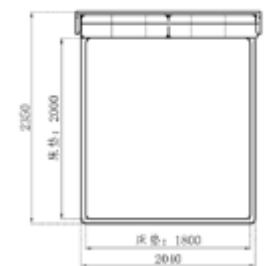

MODEL | B-1816#
 L2500 × W2150 × H1000mm

脸谱机构

产品尺寸 (床)

B-1883

Yinxing modern tea table is a kind of high quality furniture filled with inspiration and modern sense.

MODEL | B-1883#
L2400 × W2420 × H1550mm

型号: B-1883
总高: 155
单位: cm

LIANPO
STRATEGY AGENCY
脸谱机构

LIANPO
STRATEGY AGENCY
脸谱机构

产品尺寸 (床)

型号: B-1871
 总高: 117
 单位: cm

B-1871

The design of high quality furniture full of inspiration and modern sense follow closely with world trend. It inherits Italian simplicism of modern fashion.

MODEL | B-1871#
 L2240 × W1950 × H1170mm

脸 谱 机 构

产品尺寸 (床)

型号: B-1837
 总高: 155
 单位: cm

B-1837

Fashion product of elegance is produced by bold, creative and environment friendly material with simple style.

MODEL | B-1837#
 L2430 × W2050 × H900mm

脸谱机构

产品尺寸 (床)

型号: B-1875B
 总高: 95
 单位: cm

B-1875B

Expensiveness does not mean upstart, luxury does not represent complication. Really superior household products can reveal a different style at any time.

MODEL | B-1875B#
 L2350 × W2040 × H950mm