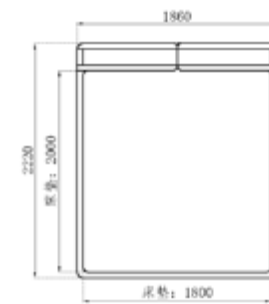

LIANPO
STRATEGY AGENCY
脸谱机构

B-1888

Possess fashionable and extremely strong expressive power, completely create simplicity, spirited space, demonstrates people's pursuance for life.