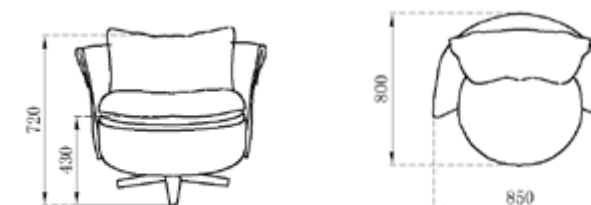

Product Size 产品尺寸 (休闲椅)

型号: DY-904
 坐深: 70
 坐高: 42
 单位: cm

MODEL | **DY-904**单椅#
 L500 × W700 × H680mm

A02

Every detail has been properly taken care of. In fact, isn't the nobleness made up of many details.

Product Size 产品尺寸 (休闲椅)

型号: A02
 坐深: 74
 坐高: 43
 单位: cm

MODEL | **A02**单椅#
 L680 × W740 × H820mm

K108

Concise design style combining new ergonomic research results with post-modern aesthetics.

Product Size 产品尺寸 (休闲椅)

型号: K108
坐深: 98
坐高: 40
单位: cm

MODEL | K108单椅#
L950 × W980 × H830mm

DY-905

Carrying trendy high-quality design genes, light, diversified, fashionable, and inheriting superior craftsmanship.

Product Size 产品尺寸 (休闲椅)

型号: DY-905
坐深: 80
坐高: 43
单位: cm

MODEL | DY-905#
L850 × W800 × H720mm

B25

The ultimate product is always in the unthinkable, unexpectedly and inevitable, making it impossible to resist the temptation.

Product Size 产品尺寸 (休闲椅)