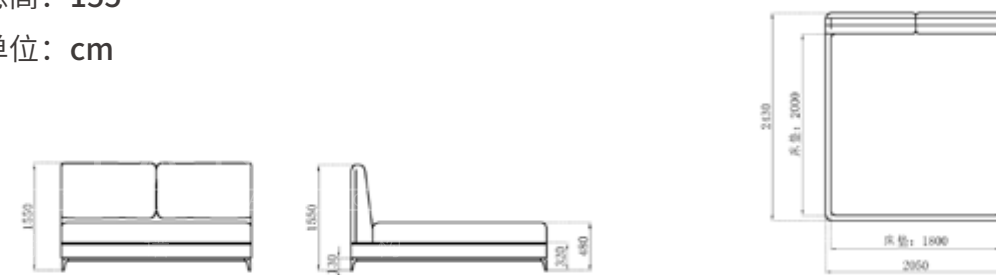

MODEL | B-1816#
 L2500 × W2150 × H1000mm

脸谱机构

产品尺寸 (床)

B-1883

Yinxing modern tea table is a kind of high quality furniture filled with inspiration and modern sense.

MODEL | B-1883#
L2400 × W2420 × H1550mm

型号: B-1883
总高: 155
单位: cm

LIANPO
STRATEGY AGENCY
脸谱机构

LIANPO
STRATEGY AGENCY
脸谱机构

产品尺寸 (床)

型号: B-1871
 总高: 117
 单位: cm

B-1871

The design of high quality furniture full of inspiration and modern sense follow closely with world trend. It inherits Italian simplicism of modern fashion.

MODEL | B-1871#
 L2240 × W1950 × H1170mm

脸 谱 机 构

产品尺寸 (床)

型号: B-1837
 总高: 155
 单位: cm

B-1837

Fashion product of elegance is produced by bold, creative and environment friendly material with simple style.

MODEL | B-1837#
 L2430 × W2050 × H900mm

脸谱机构

产品尺寸 (床)

型号: B-1875B
 总高: 95
 单位: cm

B-1875B

Expensiveness does not mean upstart, luxury does not represent complication. Really superior household products can reveal a different style at any time.

MODEL | B-1875B#
 L2350 × W2040 × H950mm