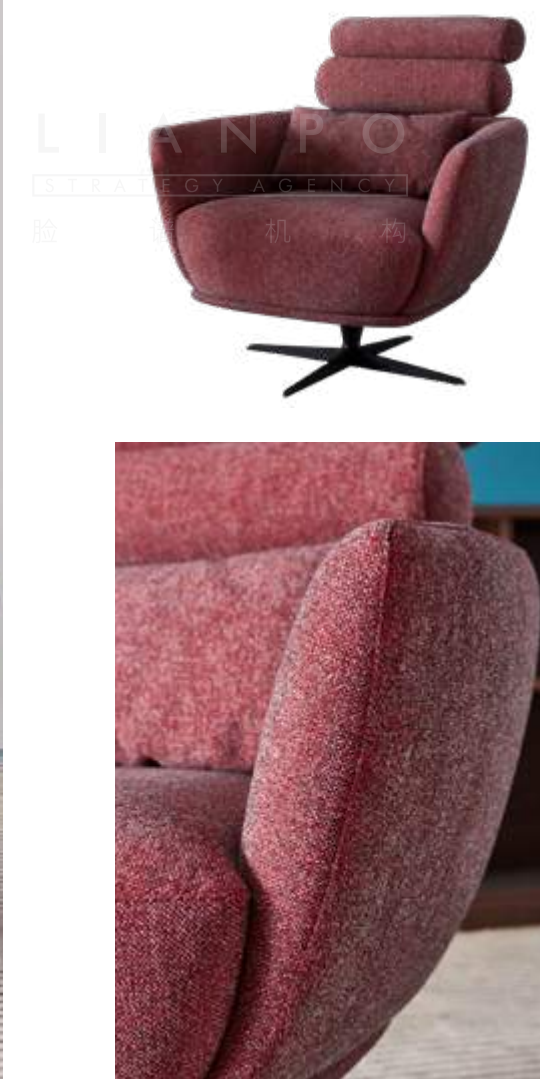

DY-907 (B款)

Elegant and poised, graceful and noble; leather material and adjustable design, unique armrests, loved by successful people.

Product Size 产品尺寸 (休闲椅)

型号: DY-907(B款)
坐深: 85
坐高: 42
单位: cm

MODEL | DY-907(B款)#
L815 × W850 × H830mm