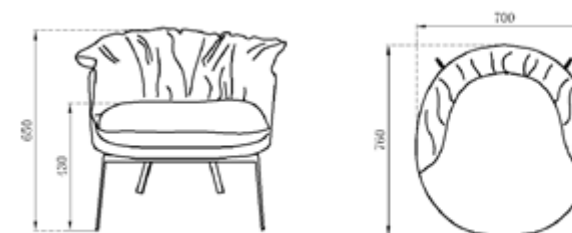

Product Size 产品尺寸 (休闲椅)

型号: YX236
 坐深: 170/78
 坐高: 45
 单位: cm

MODEL | YX236# 牛皮电动椅
 L520 × W1700/780 × H1080mm

LIANPO STRATEGY AGENCY
脸谱机构

SF-002

The careful scrutiny on the scale gives an extraordinary visual experience to the normal space.

MODEL | AC003单椅#
L700 × W880 × H900mm

DY-907

Made of high-grade fabrics and high-quality leather, elegant design and modern craftsmanship are perfectly combined.

Product Size 产品尺寸 (休闲椅)

型号: DY-907
坐深: 85
坐高: 43
单位: cm

MODEL | DY-907(A款)#
L815 × W850 × H950mm

6030

To take the lead with innovative inspiration and wisdom; firm and elegant appearances hide limitless intelligence

Product Size 产品尺寸 (休闲椅)

型号: 6030
坐深: 76
坐高: 43
单位: cm

Product Size 产品尺寸 (休闲椅)

型号: B-1
坐深: 88
坐高: 42
单位: cm

MODEL | B-1# 休闲椅
L810 × W880 × H1040mm

Product Size 产品尺寸 (休闲椅)

型号: DY-909
坐深: 88
坐高: 42
单位: cm

MODEL | DY-909#
L910 × W880 × H990mm

DY-902

Elegance and fashion coexist harmoniously, and exquisiteness and luxury are displayed freely.