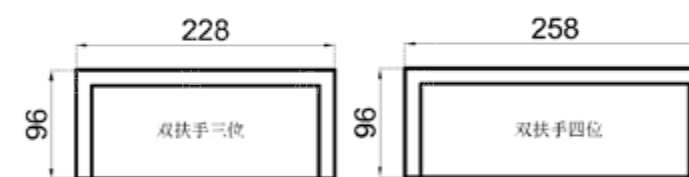

LIANPO STRATEGY AGENCY
脸谱机构

e 产品尺寸 (沙发)

1807

It contain exquisite in being simple free and easy, place that chisel and carve lose brief.

MODEL | 1807#
 二位: L1830× W1030× H630mm
 三位: L1830× W1030× H630mm

型号: 1807
 总高: 70
 单位: cm

Product Size 产品尺寸 (沙发)

型号: K93B
 总高: 96
 单位: cm

K93B

To create comfortable working environment and to lead to inspiration for life.

MODEL | K93B#

双扶手单位: L1080 × W960 × H700mm
 双扶手二位: L1680 × W960 × H700mm

双扶手三位: L2280 × W960 × H700mm
 双扶手四位: L2580 × W960 × H700mm