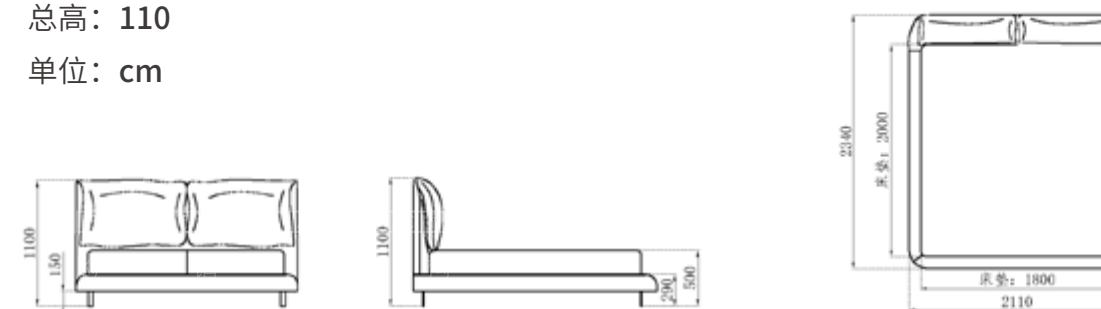

型号: B-1882
 总高: 101
 单位: cm

LIANPO
 STRATEGY AGENCY
 脸谱机构

B-1882

Each carving and engraving, each single detail condenses the outstanding ingenuity.

MODEL | B-1882#
 L2320 × W2130 × H970mm

LIANPO
 STRATEGY AGENCY
 脸谱机构

产品尺寸 (床)

型号: B1887
 总高: 105
 单位: cm

LIANPO
 STRATEGY AGENCY
 脸谱机构

B1887

Experienced all the things in the world, just charmed by your elegance and gorgeousness.

MODEL | B1887#
 L2240 × W1940 × H1050mm

脸谱机构

产品尺寸 (床)

型号: B-1876B
 总高: 117
 单位: cm

LIANPO
 STRATEGY AGENCY
 脸 谱 机 构

B-1876B

The perfect shape and comfortable feeling give full play to the noble breath.

MODEL | B-1876B#
 L2270 × W1840 × H1170mm

LIANPO
 STRATEGY AGENCY
 脸 谱 机 构

产品尺寸 (床)

型号: B-1832
 总高: 110
 单位: cm

B-1832

With the noble and dignity of the former king, to display the extraordinary hero nowadays in the world .

MODEL | B-1832#
 L2340 × W2110 × H1100mm

脸谱机构

产品尺寸 (床)

型号: B-1872
 总高: 101
 单位: cm