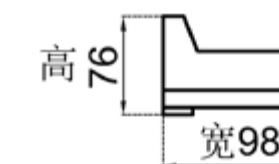

MODEL | **K119#**
 双扶手四位: L3600 × W1000 × H650mm
 贵妃: L1530 × W1000 × H650mm

型号: K119
 总高: 65
 单位: cm

K61B

Thousands of processes, finest craftsmanship are contributing to your nobility and splendor!

MODEL | **K61B#**
 双扶手四位: L2800 × W1050 × H720mm
 贵妃: L2230 × W1050 × H720mm

型号: K61B
 总高: 71cm
 单位: cm

K105

Each carving and engraving, each single detail condenses the outstanding ingenuity.

MODEL | K105#

无扶手单位: L900× W980× H760mm

贵妃: L1830× W1030× H760mm

单扶手三位: L2030× W980× H760mm

型号: K105
坐深: 72
坐高: 39
单位: cm

LIANPO
STRATEGY AGENCY
脸谱机构

K113

With the noble and dignity of the former king, to display the extraordinary hero nowadays in the world

MODEL | K113#
 单扶手: L2750 × W1070(620) × H850mm
 贵妃: L2780 × W1070(620) × H850mm

型号: K113
 总高: 85
 单位: cm

LIANPO
 STRATEGY AGENCY
 脸谱机构

脸谱机构

F31

The natural and pure dining table can draw your sight to it, and let you stop eating and taste it.

Product Size 产品尺寸(长几/地柜)

MODEL | F31 长几#
L1300 × W700 × H380mm