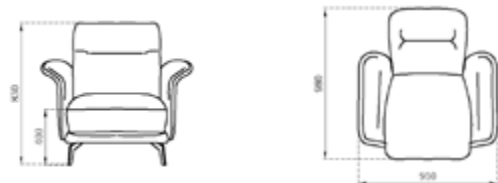

Product Size 产品尺寸 (休闲椅)

型号: K80B
坐深: 97
坐高: 43
单位: cm

MODEL | **K80B#**
L960 × W970 × H740mm

DY-904

Adding ingenious design of the opposite sex adds a lot of fun even to the stylized administrative office.

Product Size 产品尺寸 (休闲椅)

型号: DY-904
 坐深: 70
 坐高: 42
 单位: cm

MODEL | **DY-904**单椅#
 L500 × W700 × H680mm

A02

Every detail has been properly taken care of. In fact, isn't the nobleness made up of many details.

Product Size 产品尺寸 (休闲椅)

型号: A02
 坐深: 74
 坐高: 43
 单位: cm

MODEL | **A02**单椅#
 L680 × W740 × H820mm

K108

Concise design style combining new ergonomic research results with post-modern aesthetics.

Product Size 产品尺寸 (休闲椅)

型号: K108
坐深: 98
坐高: 40
单位: cm

MODEL | K108单椅#
L950 × W980 × H830mm

DY-905

Carrying trendy high-quality design genes, light, diversified, fashionable, and inheriting superior craftsmanship.

Product Size 产品尺寸 (休闲椅)