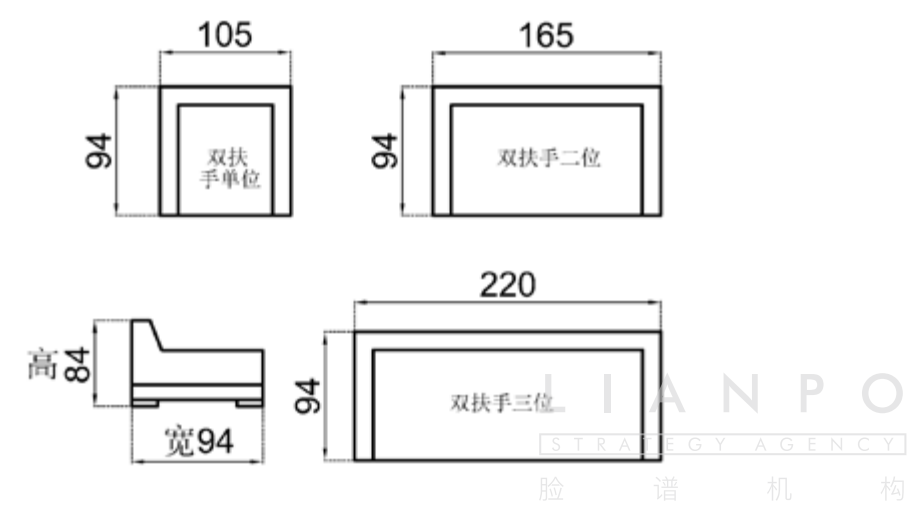

MODEL | K109#

双扶手单位: L885 × W1020 × H780mm

单扶手三位: L1720 × W1000 × H780mm

贵妃: L1680 × W1020 × H780mm

脸谱机构

LIANPO
 STRATEGY AGENCY
 脸谱机构

Product Size 产品尺寸 (沙发)

型号: K50
 总高: 75
 单位: cm

LIANPO
 STRATEGY AGENCY
 脸谱机构

K50

The changes of life style can be shown brightly and perfectly here, all colors can be brandished completely here too.

MODEL | K50#
 无扶手单位: L880×W1060×H750mm
 单扶手单位: L1120×W1060×H750mm

MODEL | K60#
 双扶手单位: L1050×W940×H840mm
 双扶手二位: L1650×W940×H840mm
 双扶手三位: L2200×W940×H840mm

型号: K60
 总高: 84
 单位: cm

Product Size 产品尺寸 (沙发)

型号: K65B-A
 总高: 66
 单位: cm

K65B-A

We can remember all the happy snippet in the elegant space, which can let us taste them slowly in the leisure times.