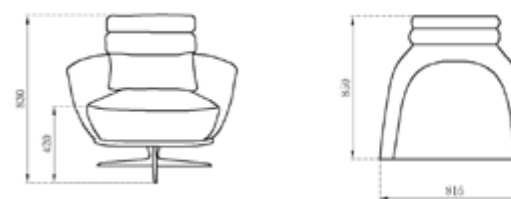

型号: DY-905
坐深: 80
坐高: 43
单位: cm

MODEL | DY-905#
L850 × W800 × H720mm

B25

The ultimate product is always in the unthinkable, unexpectedly and inevitable, making it impossible to resist the temptation.

Product Size 产品尺寸 (休闲椅)

型号: B25
坐深: 88
坐高: 43
单位: cm

MODEL | B25单椅#
L700 × W880 × H900mm

AC016

It is carefully made for you with taste, and it contrasts with the noble life.

Product Size 产品尺寸 (休闲椅)

型号: AC016
坐深: 76
坐高: 42
单位: cm

MODEL | AC016单椅#
L700 × W760 × H750mm

SF-047

The unique seat curve helps to retract the sitting posture, so that the disc bones can be protected and supported optimally.

Product Size 产品尺寸 (休闲椅)

型号: SF-047
坐深: 72
坐高: 42
单位: cm

MODEL | SF-047单椅#
L920 × W720 × H800mm

DY-907 (B款)

Elegant and poised, graceful and noble; leather material and adjustable design, unique armrests, loved by successful people.

Product Size 产品尺寸 (休闲椅)

型号: DY-907(B款)
坐深: 85
坐高: 42
单位: cm

MODEL | DY-907(B款)#
L815 × W850 × H830mm