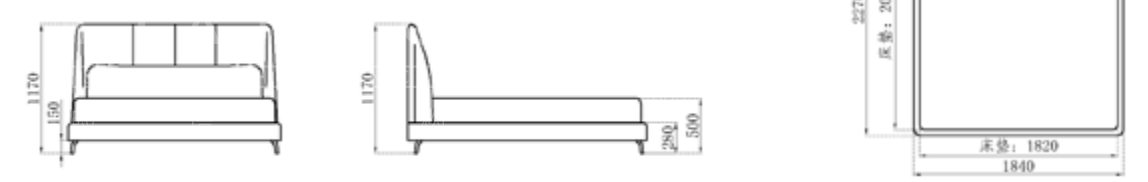

型号: B-1882
 总高: 101
 单位: cm

LIANPO
 STRATEGY AGENCY
 脸谱机构

B-1882

Each carving and engraving, each single detail condenses the outstanding ingenuity.

MODEL | B-1882#
 L2320 × W2130 × H970mm

LIANPO
 STRATEGY AGENCY
 脸谱机构

产品尺寸 (床)

型号: B1887
 总高: 105
 单位: cm

LIANPO
 STRATEGY AGENCY
 脸谱机构

B1887

Experienced all the things in the world, just charmed by your elegance and gorgeousness.

MODEL | B1887#
 L2240 × W1940 × H1050mm

脸谱机构

产品尺寸 (床)

型号: B-1876B
 总高: 117
 单位: cm

LIANPO
 STRATEGY AGENCY
 脸 谱 机 构

B-1876B

The perfect shape and comfortable feeling give full play to the noble breath.

MODEL | B-1876B#
 L2270 × W1840 × H1170mm

LIANPO
 STRATEGY AGENCY
 脸 谱 机 构