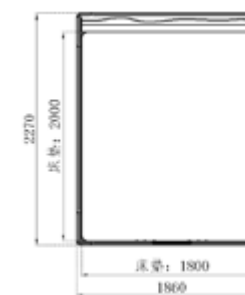

MODEL | B-1835#
 L2220 × W1850 × H970mm

脸 谱 机 构

产品尺寸 (床)

型号: B-1885
 总高: 94
 单位: cm

LIANPO
 STRATEGY AGENCY
 脸谱机构

B-1885

Expensiveness does not mean upstart, luxury does not represent complication. Really superior household products can reveal a different style at any time.

MODEL | B-1885#
 L2250 × W2050 × H940mm

LIANPO
 STRATEGY AGENCY
 脸谱机构

产品尺寸 (床)

型号: B-1886
 总高: 110
 单位: cm

B-1886

The formation stimulates your vision with inspiration. The carefree cutting and combination are repeatedly structured.