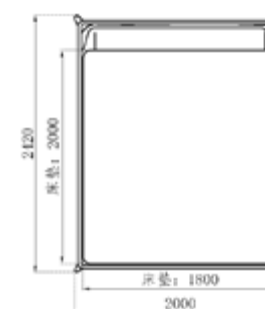

型号: B-1872
 总高: 101
 单位: cm

B-1872

Thousands of processes, finest craftsmanship are contributing to your nobility and splendor!

MODEL | B-1872#
 L2420 × W2000 × H1010mm

LIANPO STRATEGY AGENCY
 脸谱机构

产品尺寸 (床)

产品尺寸 (床)

型号: B1887
 总高: 105
 单位: cm

LIANPO
 STRATEGY AGENCY
 脸谱机构

B1887

Experienced all the things in the world, just charmed by your elegance and gorgeousness.

MODEL | B1887#
 L2240 × W1940 × H1050mm

脸谱机构

产品尺寸 (床)

型号: B-1876B
 总高: 117
 单位: cm

LIANPO
 STRATEGY AGENCY
 脸 谱 机 构

B-1876B

The perfect shape and comfortable feeling give full play to the noble breath.

MODEL | B-1876B#
 L2270 × W1840 × H1170mm

LIANPO
 STRATEGY AGENCY
 脸 谱 机 构

产品尺寸 (床)

型号: B-1832
 总高: 110
 单位: cm

B-1832

With the noble and dignity of the former king, to display the extraordinary hero nowadays in the world .

MODEL | B-1832#
 L2340 × W2110 × H1100mm

脸谱机构

产品尺寸 (床)

型号: B-1872
 总高: 101
 单位: cm