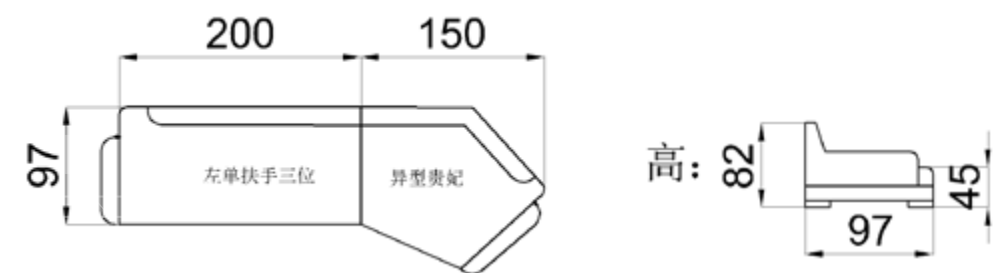

MODEL | K88#

双扶手单位: L1150 × W950 × H730mm

双扶手二位: L1850 × W950 × H730mm

双扶手三位: L2250 × W950 × H730mm

双扶手四位: L2650 × W950 × H730mm

型号: K88
总高: 73
单位: cm

K108

Romantic and rational intertwined, inclusive, free from vulgarity, pay attention to the principle of taste, showing noble and leisurely demeanor.

MODEL | **K108#**
 单扶手三位: L2000×W970×H820mm
 异形: L1500×W970×H820mm

型号: K108
 坐深: 61
 坐高: 38
 单位: cm

LIANPO
 STRATEGY AGENCY
 脸谱机构

8921

Romantic and rational intertwined, inclusive, free from vulgarity, pay attention to the principle of taste, showing noble and leisurely demeanor.