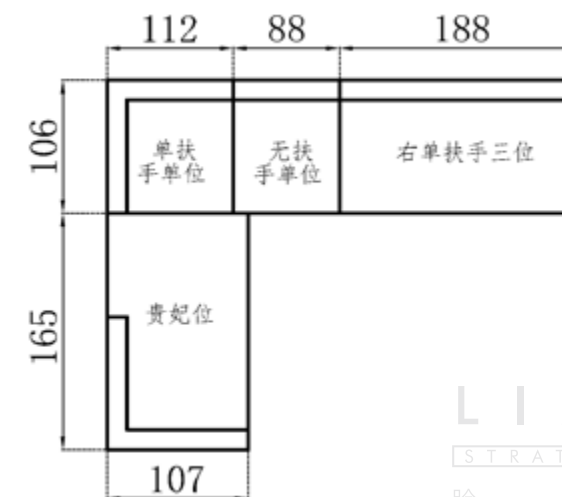

双扶手二位: L1830 × W1070 × H900mm

双扶手三位: L2200 × W1070 × H900mm

脚踏: L970 × W790 × H400mm

LIANPO STRATEGY AGENCY
 脸谱机构

Product Size 产品尺寸 (沙发)

型号: K1805
 总高: 75
 单位: cm

1805

Pure nature and pure fashion, free and unrestrained. Click here to enter in to true life.

MODEL | K51#

无扶手单: L900× W940× H690mm

贵妃: L1840× W940× H690mm

三位: L2140× W940× H690mm

Product Size 产品尺寸 (沙发)

型号: K109
 总高: 78
 单位: cm

K109

Elegant, unique,
 simple and practical.
 The designers hope
 to decorate your
 peaceful space with
 a kind of perfect poetic
 thought.

MODEL | K109#

双扶手单位: L885 × W1020 × H780mm

单扶手三位: L1720 × W1000 × H780mm

贵妃: L1680 × W1020 × H780mm

脸谱机构

LIANPO
 STRATEGY AGENCY
 脸谱机构

Product Size 产品尺寸 (沙发)

型号: K50
 总高: 75
 单位: cm

LIANPO
 STRATEGY AGENCY
 脸谱机构

K50

The changes of life style can be shown brightly and perfectly here, all colors can be brandished completely here too.

MODEL | K50#
 无扶手单位: L880×W1060×H750mm
 单扶手单位: L1120×W1060×H750mm