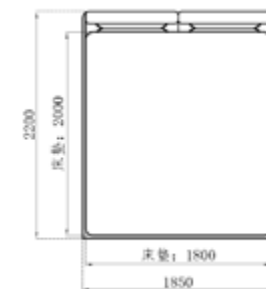

产品尺寸 (床)

型号: B1887
 总高: 105
 单位: cm

LIANPO
 STRATEGY AGENCY
 脸谱机构

B1887

Experienced all the things in the world, just charmed by your elegance and gorgeousness.

MODEL | B1887#
 L2240 × W1940 × H1050mm

脸谱机构

产品尺寸 (床)

B-1888

Possess fashionable and extremely strong expressive power, completely create simplicity, spirited space, demonstrates people's pursuance for life.

MODEL | B-1888#
 L2220 × W1860 × H900mm

LIANPO
 STRATEGY AGENCY
 脸谱机构

产品尺寸 (床)

型号: B-1835
 总高: 97
 单位: cm

B-1835

Enriched, plump, graceful and simple visual effect, together with time and energy saving, convenient and orderly practical functions, produces the lingering appeal.

MODEL | B-1835#
 L2220 × W1850 × H970mm

脸 谱 机 构

产品尺寸 (床)

型号: B-1885
 总高: 94
 单位: cm

LIANPO
 STRATEGY AGENCY
 脸谱机构

B-1885

Expensiveness does not mean upstart, luxury does not represent complication. Really superior household products can reveal a different style at any time.