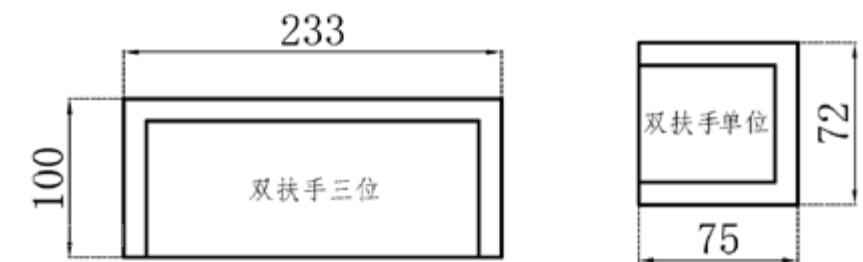

MODEL | K65B-A#

无扶手单: L780×W1070×H660mm

单扶手三位: L1840×W1070×H660mm

贵妃: L1840×W1030×H660mm

Product Size 产品尺寸 (沙发)

型号: K118
 总高: 85
 单位: cm

K118

The spirit longing for nature becomes quiet in every dusk, listening to the sound of nature from every corner around with the symphony of heart.

MODEL | K118#
 双扶手四位: L2410 × W980 × H850mm

脸谱机构

Product Size 产品尺寸 (沙发)

型号: K80B
 总高: 69
 单椅总高: 63
 单位: cm

K80B

Modern living
 It needs more
 precipitation and
 harmony, let us
 taste the taste of
 happiness and
 happiness.

MODEL | K80B#

双扶手单位: L720×W750×H630mm

双扶手双位: L1850×W1000×H690mm

双扶手三位: L2230×W1000×H690mm

双扶手四位: L2800×W1000×H690mm

Product Size 产品尺寸 (沙发)

型号: K98B
 总高: 61
 单位: cm

K98B