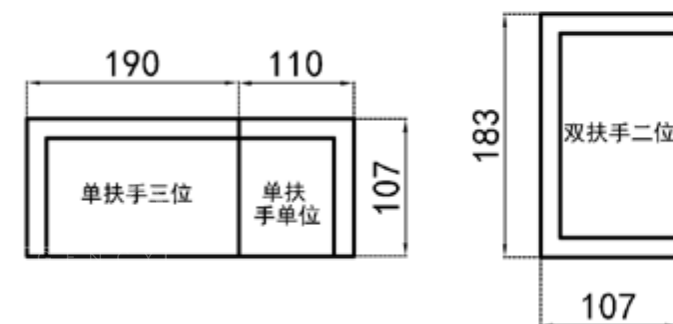

MINIMALIST

LIANPO
STRATEGY AGENCY
臉 谱 机 构
極簡篇
SOFA CHAPTER

一卷书，一个休闲的午后

A BOOK, A LEISURE
AFTERNOON

LIANPO
STRATEGY AGENCY
臉 谱 机 构

Product Size 产品尺寸 (沙发)

型号: K105
 总高: 76
 单位: cm

K105

The art has its own color,so we will catch all the legend about art in the pure world.

MODEL | K105#

单扶手双位: L1130×W980×H760mm

单扶手三位: L2030×W980×H760mm

单扶手四位: L1800×W980×H760mm

Product Size 产品尺寸 (沙发)

型号: K31
 总高: 90
 单位: cm

双扶手二位: L1830 × W1070 × H900mm

双扶手三位: L2200 × W1070 × H900mm

脚踏: L970 × W790 × H400mm

LIANPO STRATEGY AGENCY
 脸谱机构

Product Size 产品尺寸 (沙发)

型号: K1805
 总高: 75
 单位: cm

1805

Pure nature and pure fashion, free and unrestrained. Click here to enter in to true life.