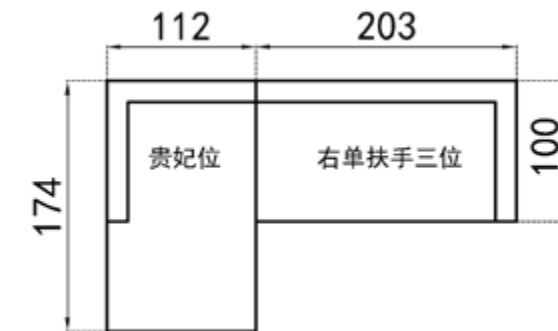

双扶手二位: L1830 × W1070 × H900mm

双扶手三位: L2200 × W1070 × H900mm

脚踏: L970 × W790 × H400mm

LIANPO STRATEGY AGENCY
 脸谱机构

Product Size 产品尺寸 (沙发)

型号: K1805
 总高: 75
 单位: cm

1805

Pure nature and pure fashion, free and unrestrained. Click here to enter in to true life.

MODEL | 1805#

单位: L1300×W980×H710mm
 二位: L1700×W980×H710mm

三位: L2300×W980×H710mm
 四位: L2900×W980×H710mm

Product Size 产品尺寸 (沙发)

型号: K116
 总高: 79
 单位: cm

K116

Color, comes with expression of fashion, Pursuing the unification of fashion and perfection, tasting the sweet of life .