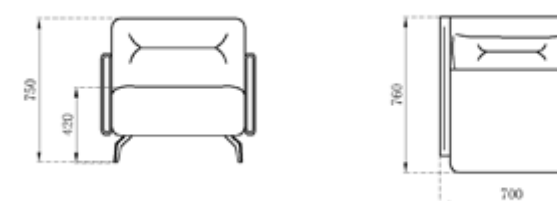

型号: DY-905
坐深: 80
坐高: 43
单位: cm

MODEL | DY-905#
L850 × W800 × H720mm

B25

The ultimate product is always in the unthinkable, unexpectedly and inevitable, making it impossible to resist the temptation.

Product Size 产品尺寸 (休闲椅)

型号: B25
坐深: 88
坐高: 43
单位: cm

MODEL | B25单椅#
L700 × W880 × H900mm

AC016

It is carefully made for you with taste, and it contrasts with the noble life.

Product Size 产品尺寸 (休闲椅)

型号: AC016
坐深: 76
坐高: 42
单位: cm

MODEL | AC016单椅#
L700 × W760 × H750mm