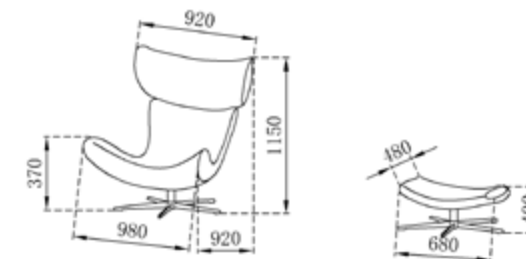

F30

The natural and pure dining table can draw your sight to it, and let you stop eating and taste it.

Product Size 产品尺寸(长几/地柜)

MODEL | F30 茶几#
L1300×W800×H400mm

MODEL | F30 地柜#
L2200×W420×H450mm

Leisure chair series 休闲椅系列

Product Size 产品尺寸 (休闲椅)

型号: 蜗牛椅 + 脚踏
坐深: 115
坐高: 37
单位: cm

MODEL | 蜗牛椅+脚踏#
L920 × W980 × H1150mm

YX236

Inspired by nature, smooth and beautiful, imported high-quality materials, pure, simple, soft and flexible.

Product Size 产品尺寸 (休闲椅)

型号: YX236
 坐深: 170/78
 坐高: 45
 单位: cm

MODEL | YX236# 牛皮电动椅
 L520 × W1700/780 × H1080mm

LIANPO STRATEGY AGENCY
脸谱机构

SF-002

The careful scrutiny on the scale gives an extraordinary visual experience to the normal space.