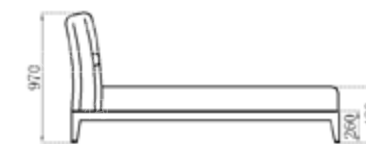

产品尺寸 (床)

型号: B-1835
 总高: 97
 单位: cm

B-1835

Enriched, plump, graceful and simple visual effect, together with time and energy saving, convenient and orderly practical functions, produces the lingering appeal.