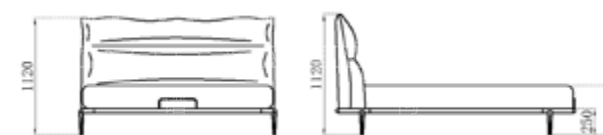

MODEL | B-1835#
 L2220 × W1850 × H970mm

脸 谱 机 构

产品尺寸 (床)

型号: B-1885
 总高: 94
 单位: cm

LIANPO
 STRATEGY AGENCY
 脸谱机构

B-1885

Expensiveness does not mean upstart, luxury does not represent complication. Really superior household products can reveal a different style at any time.

MODEL | B-1885#
 L2250 × W2050 × H940mm

LIANPO
 STRATEGY AGENCY
 脸谱机构

产品尺寸 (床)

型号: B-1886
 总高: 110
 单位: cm

B-1886

The formation stimulates your vision with inspiration. The carefree cutting and combination are repeatedly structured.