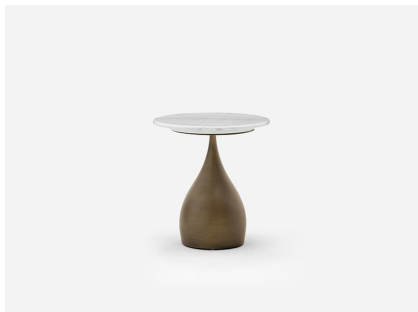

Item Code:ST206B
DIMENSION:Φ40*45 CM
MATERIAL:NATURE
MARBLE+CHROME ROSE GOLD